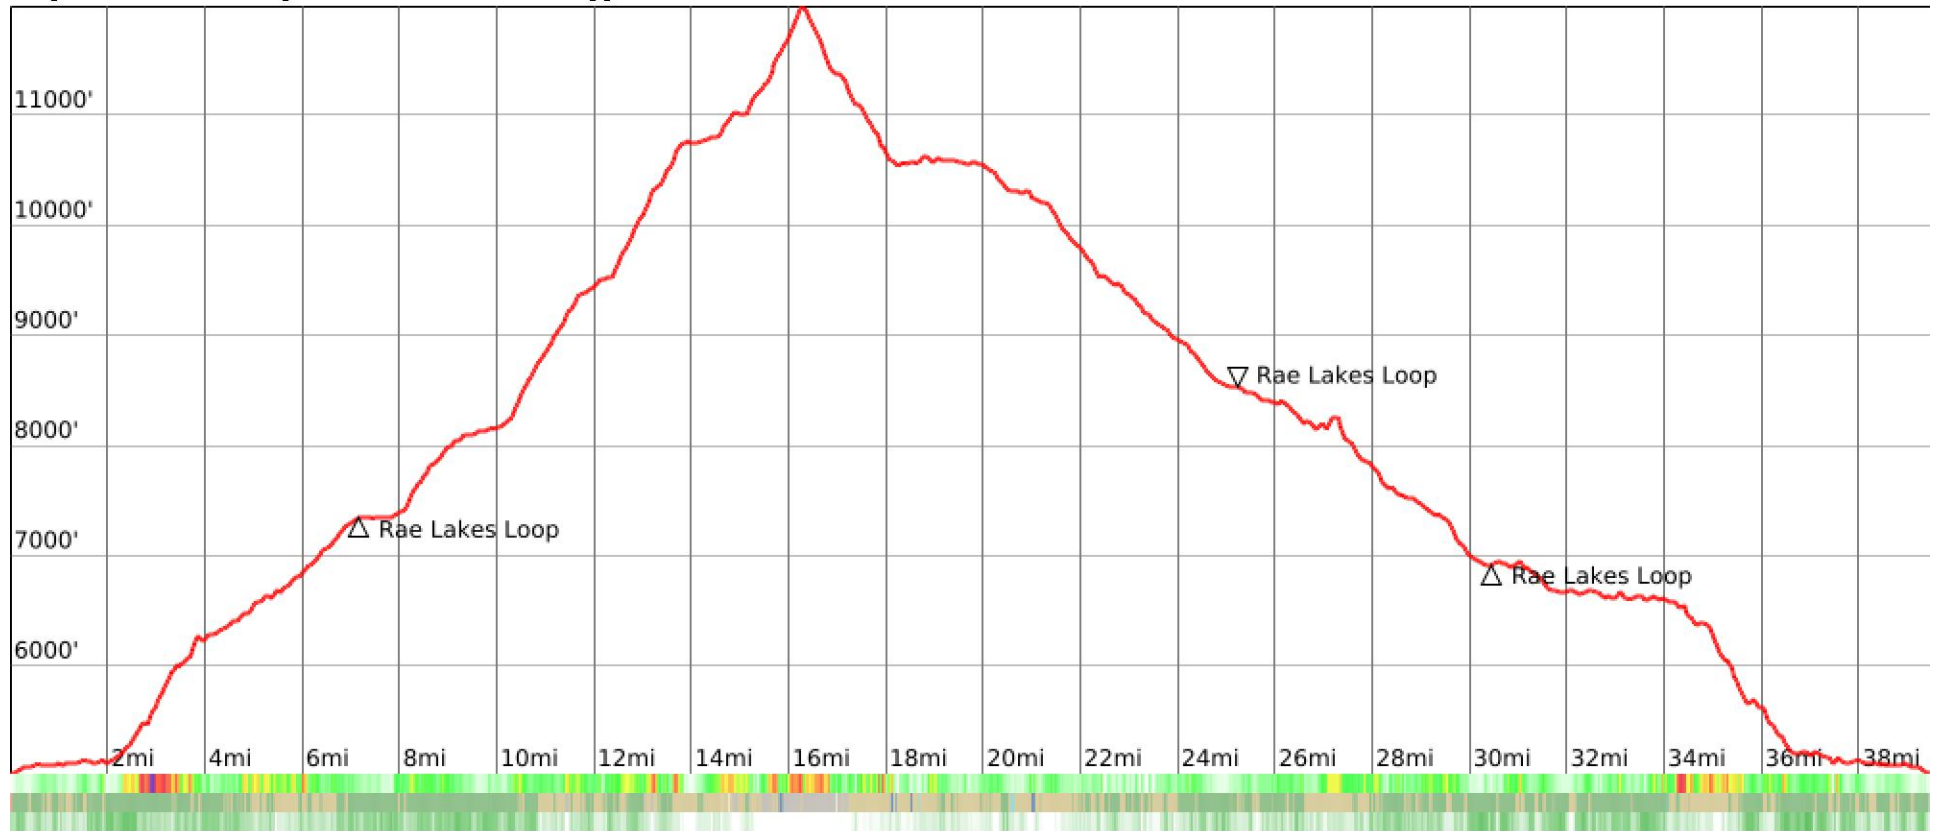

Rae Lakes Loop

range 5020' to 11991' gain 8219' loss 8215' exaggeration 12.0x

Slope Angle (top), Land Cover (middle), Tree Cover (bottom)

Min 5020'
Avg 7944'
Max 11994'
Delta 6974'

Min 1°
Avg 16°
Max 52°

Forest 54%
Shrub 40%
Barren 5%