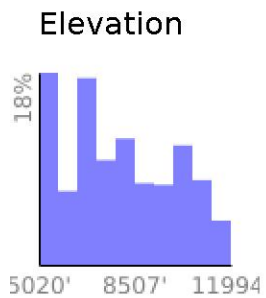

Rae Lakes Loop

range 5020' to 11991' gain 8219' loss 8215' exaggeration 12.0x

Slope Angle (top), Land Cover (middle), Tree Cover (bottom)

Min 5020'
Avg 7944'
Max 11994'
Delta 6974'

Min 1°
Avg 16°
Max 52°

Forest 54%
Shrub 40%
Barren 5%