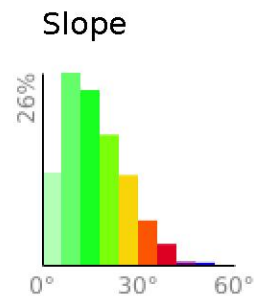

Rae Lakes Loop

range 5020' to 11991' gain 8219' loss 8215' exaggeration 12.0x

Slope Angle (top), Land Cover (middle), Tree Cover (bottom)

Min 5020'
Avg 7944'
Max 11994'
Delta 6974'

Min 1°
Avg 16°
Max 52°

Forest 54%
Shrub 40%
Barren 5%