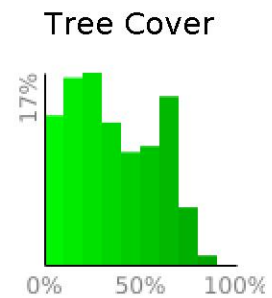

Rae Lakes Loop

range 5020' to 11991' gain 8219' loss 8215' exaggeration 12.0x

Slope Angle (top), Land Cover (middle), Tree Cover (bottom)

Min 5020'
Avg 7944'
Max 11994'
Delta 6974'

Min 1°
Avg 16°
Max 52°

Forest 54%
Shrub 40%
Barren 5%